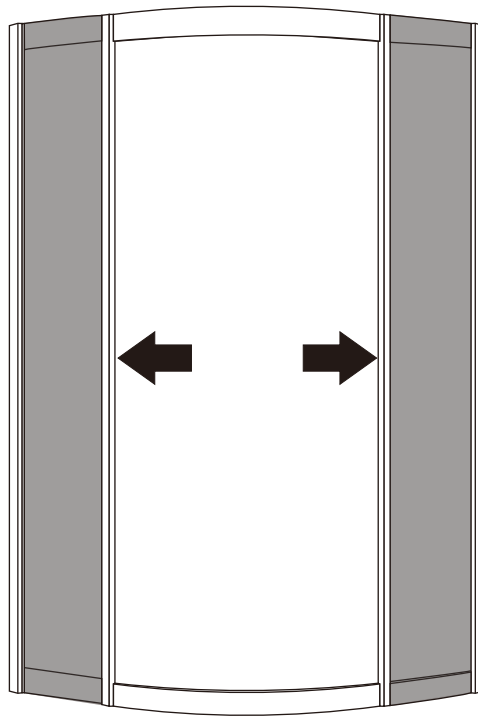

8416/8417/8420

Installation instructions

(2)