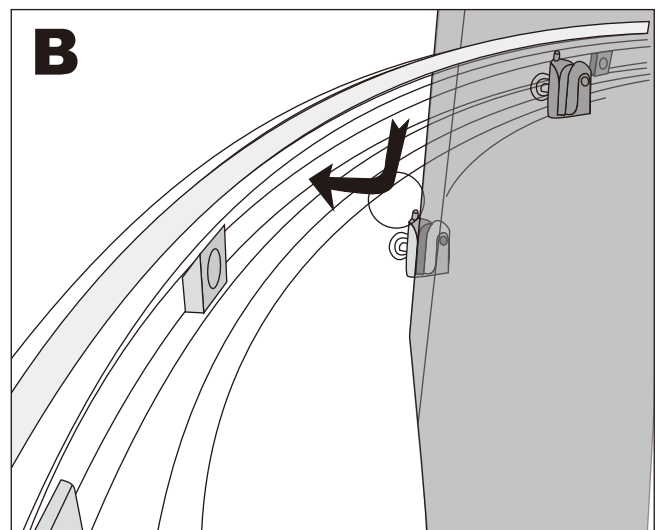

8416/8417/8420

Installation instructions

7.