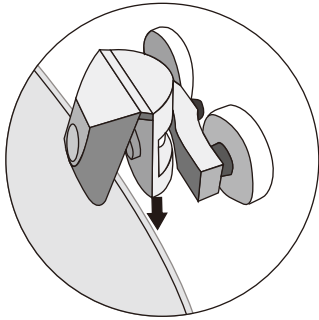

8416/8417/8420

Installation instructions

6.