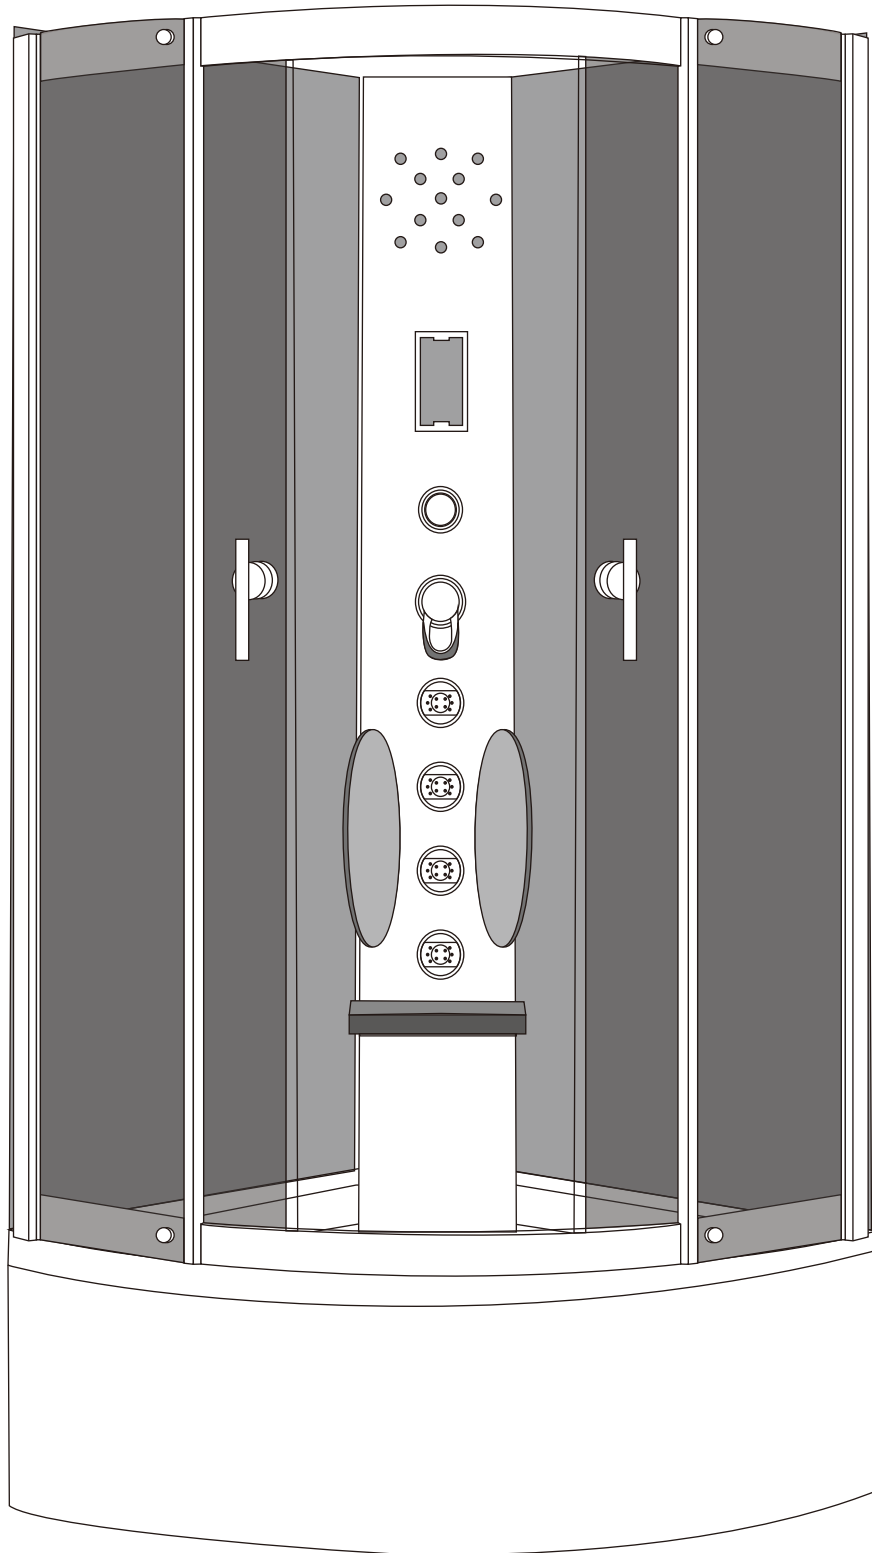

8416/8417/8420

Installation instructions

SIZE : 1000*1000*2100 MM

8416/8417/8420

Installation instructions

4 boxes are included, please check the pack and make sure you got all the parts listed.

8416/8417/8420

Installation instructions

BOX1

8416/8417/8420

Installation instructions

BOX2

SHOWER BACK LEFT GLASS

SHOWER BACK RIGHT GLASS

8416/8417/8420

Installation instructions

BOX3

8416/8417/8420

Installation instructions

BOX4

Ref	Description	Qty
A4	SHOWER TRAY 900X900MM HEIGHT 160MM	1
B4	PULL OUT WASTE 58MM	1

STAND

HANDLE

VERTICAL SEAL

SHOWER HEAD

Ref	Description	Illustration	Qty
A	4*16		2
B	4*16		12
C	4*16		8

Ref	Description	Illustration	Qty
D	4*16		22
E	4*10		4
F	6*25		2
G	6*16		2

8416/8417/8420

Installation instructions

1.