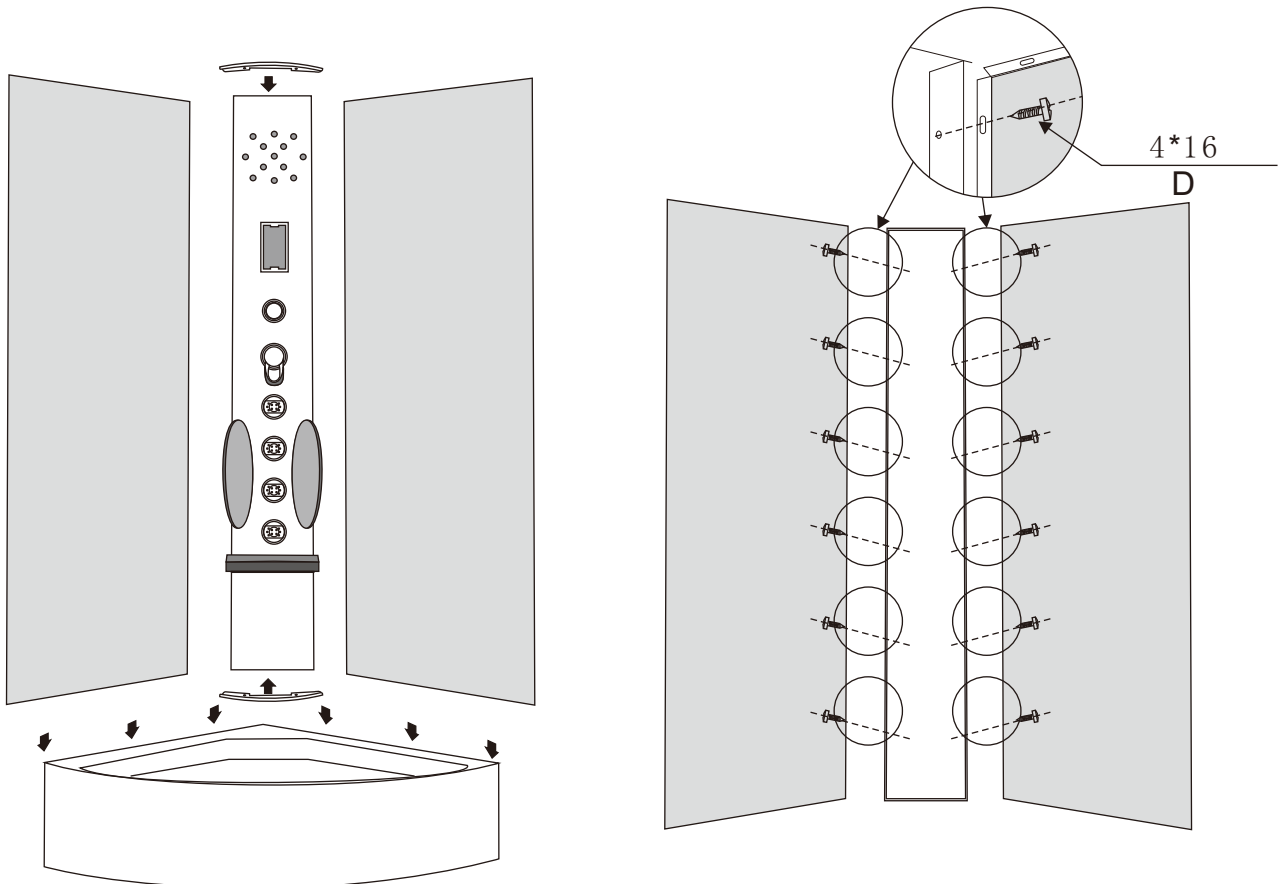

8416/8417/8420

Installation instructions

1.

Lift the rear part of bottom basin, and then insert one end of the pipe into the drainage hole

2.