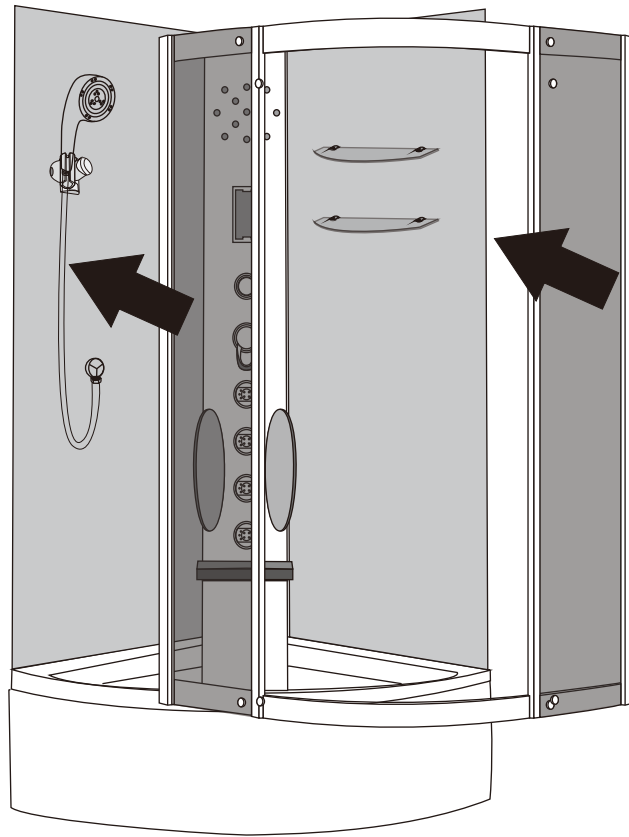

8416/8417/8420

Installation instructions

5.