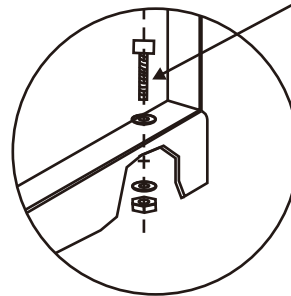

VERTICAL SEAL

SHOWER HEAD

Ref	Description	Illustration	Qty
A	4*16		2
B	4*16		12
C	4*16		8

Ref	Description	Illustration	Qty
D	4*16		22
E	4*10		4
F	6*25		2
G	6*16		2

8416/8417/8420

Installation instructions

1.

8416/8417/8420

Installation instructions

6.

4*10mm

4*10mm

4*16mm

8416/8417/8420

Installation instructions

6.

8416/8417/8420

Installation instructions

7.

8416/8417/8420

Installation instructions

8.

connect the electrical wire of bungalow, power and etc. correctly, connect the hose of head shower, hot water hose and cold water hose correctly, put the antenna to the top.