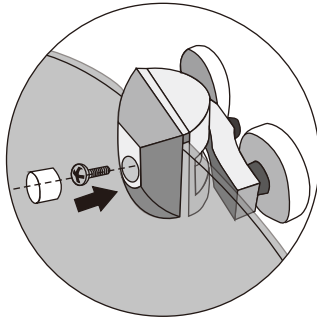

VERTICAL SEAL

SHOWER HEAD

Ref	Description	Illustration	Qty
A	4*16		2
B	4*16		12
C	4*16		8

Ref	Description	Illustration	Qty
D	4*16		22
E	4*10		4
F	6*25		2
G	6*16		2

8416/8417/8420

Installation instructions

1.

8416/8417/8420

Installation instructions

6.

4*10mm

4*10mm

4*16mm

8416/8417/8420

Installation instructions

6.

8416/8417/8420

Installation instructions

7.

8416/8417/8420

Installation instructions

8.

connect the electrical wire of bungalow, power and etc. correctly, connect the hose of head shower, hot water hose and cold water hose correctly, put the antenna to the top.