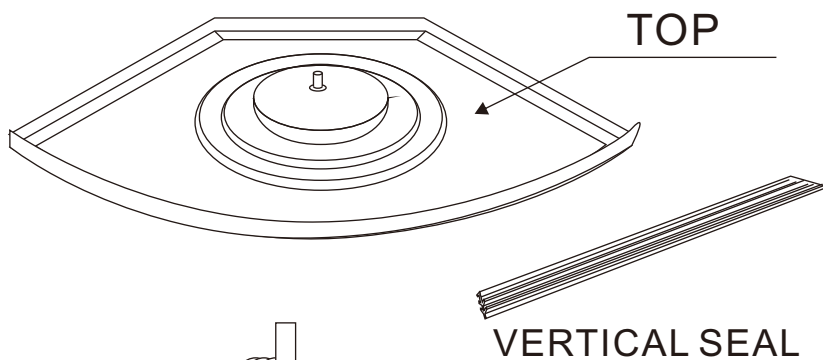

Installation instructions

BOX3

8416/8417/8420

Installation instructions

BOX4

Ref	Description	Qty
A4	SHOWER TRAY 900X900MM HEIGHT 160MM	1
B4	PULL OUT WASTE 58MM	1

STAND

HANDLE

VERTICAL SEAL

SHOWER HEAD

Ref	Description	Illustration	Qty
A	4*16		2
B	4*16		12
C	4*16		8

Ref	Description	Illustration	Qty
D	4*16		22
E	4*10		4
F	6*25		2
G	6*16		2

8416/8417/8420

Installation instructions

1.