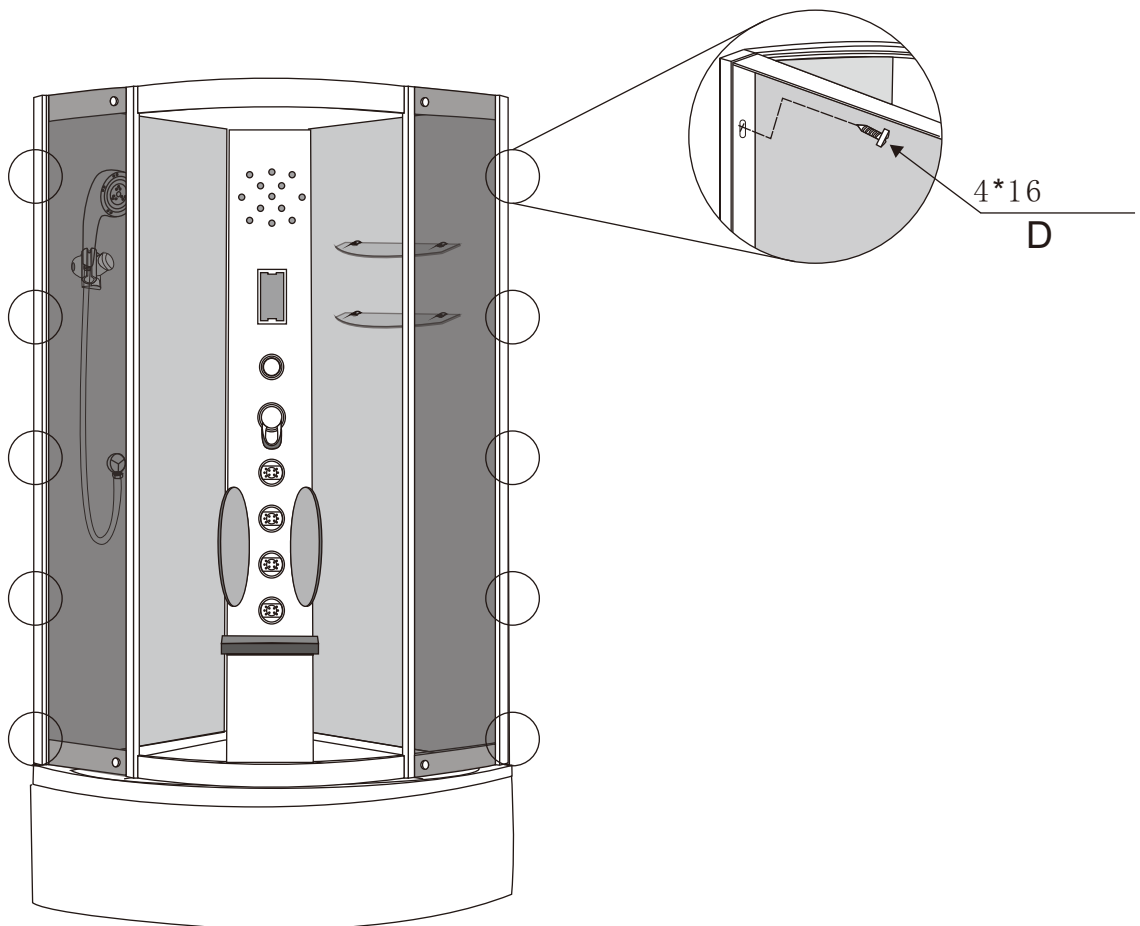

8416/8417/8420

Installation instructions

5.