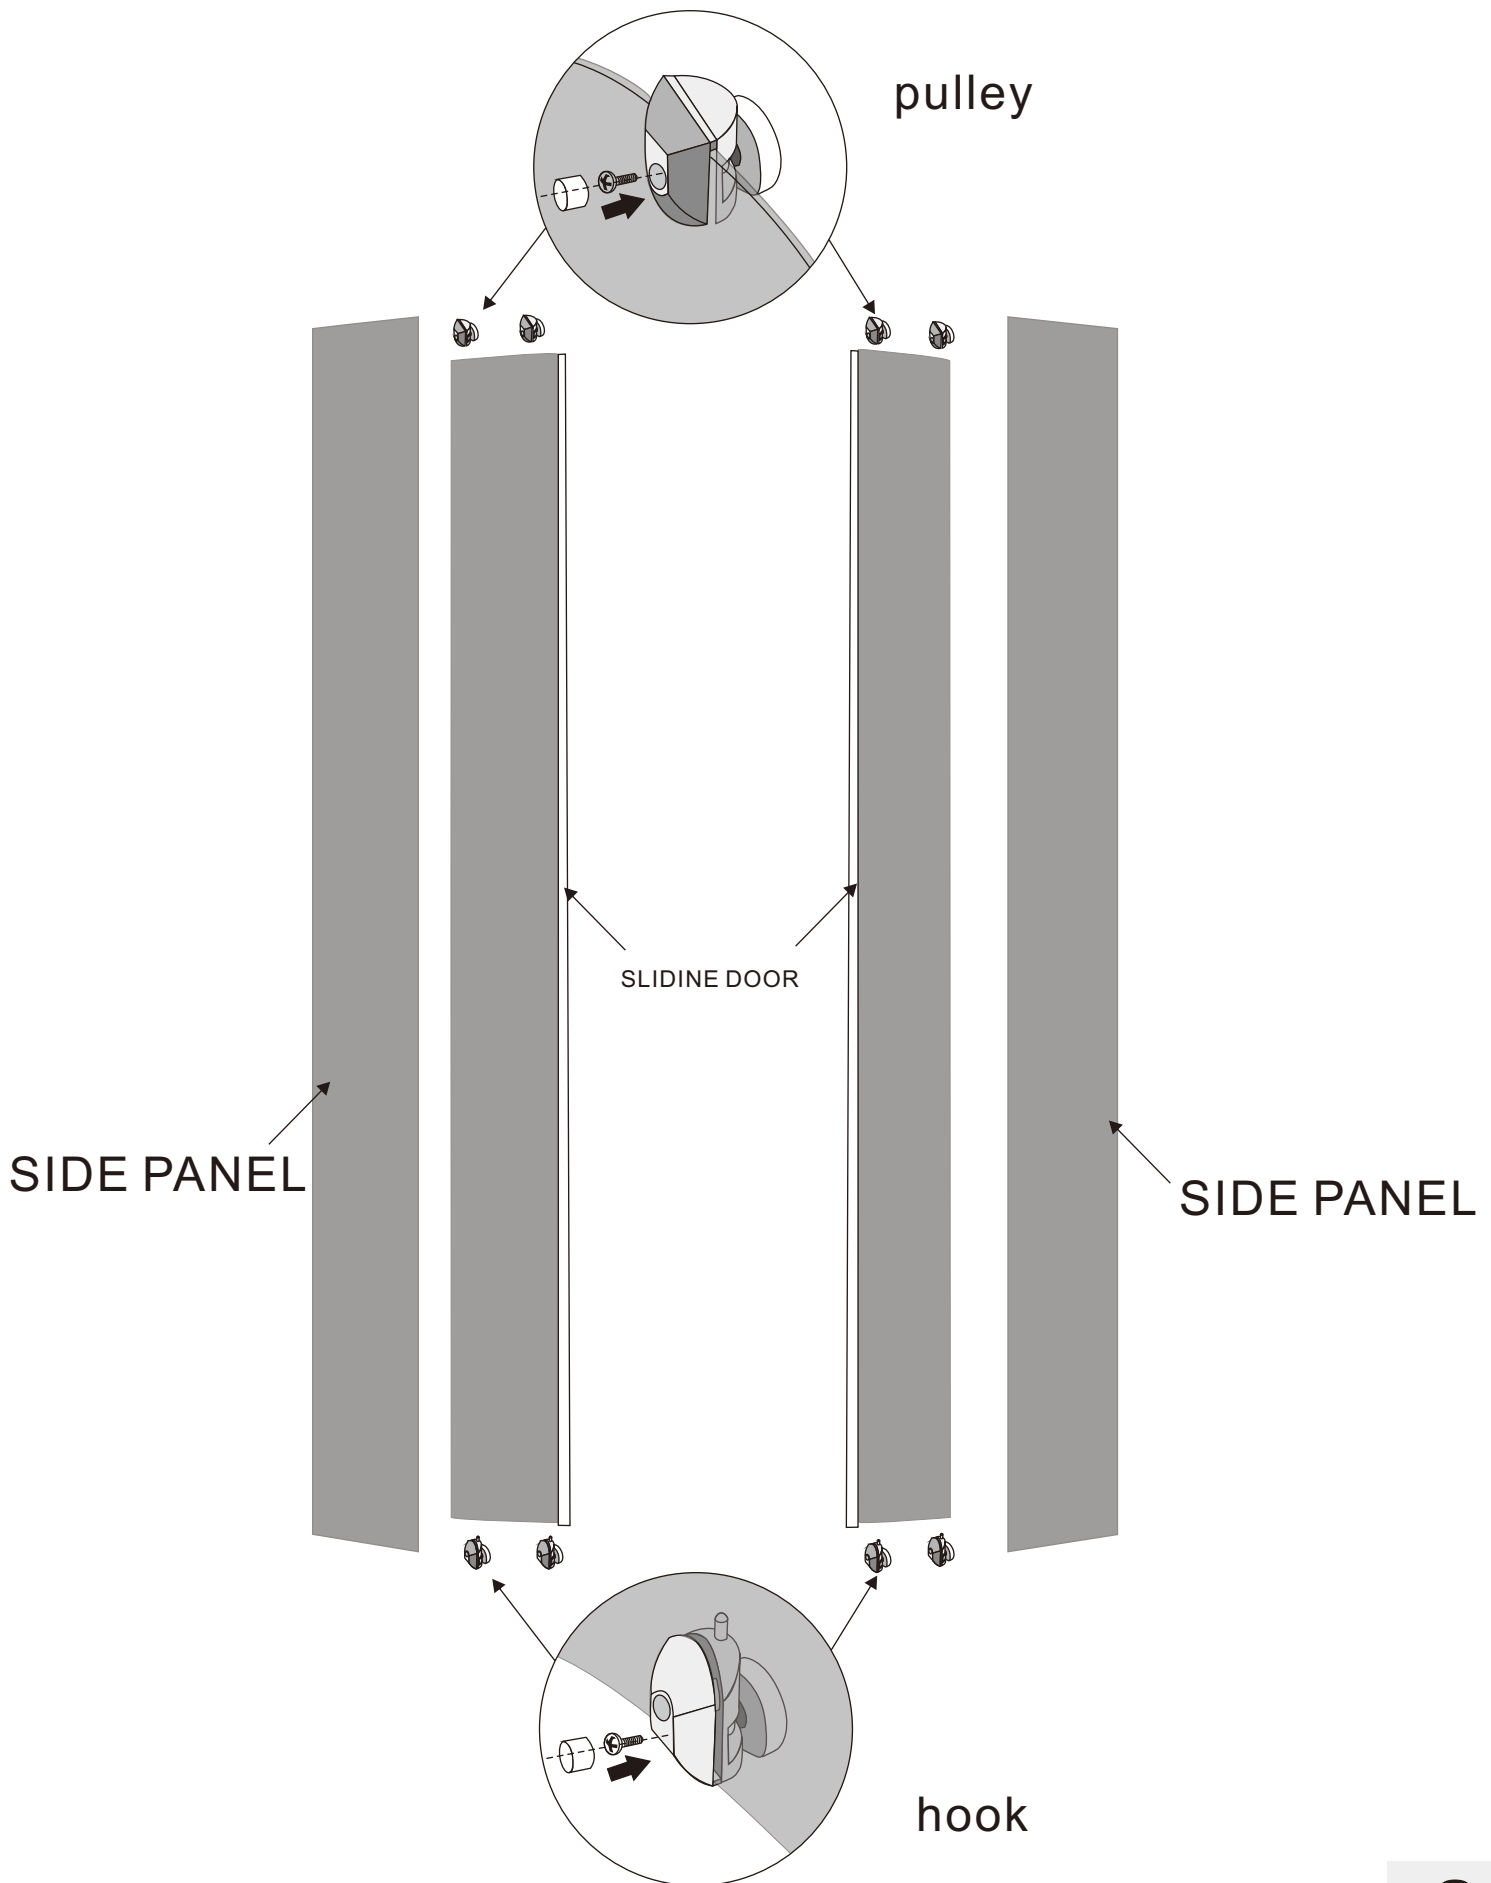

8416/8417/8420

Installation instructions

BOX1