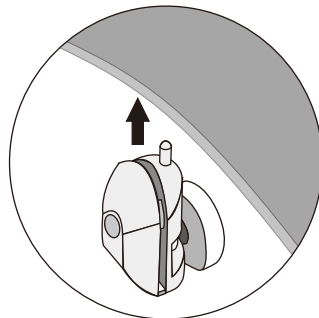

VERTICAL SEAL

SHOWER HEAD

Ref	Description	Illustration	Qty
A	4*16		2
B	4*16		12
C	4*16		8

Ref	Description	Illustration	Qty
D	4*16		22
E	4*10		4
F	6*25		2
G	6*16		2

8416/8417/8420

Installation instructions

1.

8416/8417/8420

Installation instructions

6.

4*10mm

4*10mm

4*16mm

8416/8417/8420

Installation instructions

6.

8416/8417/8420

Installation instructions

7.

8416/8417/8420

Installation instructions

8.

connect the electrical wire of bungalow, power and etc. correctly, connect the hose of head shower, hot water hose and cold water hose correctly, put the antenna to the top.