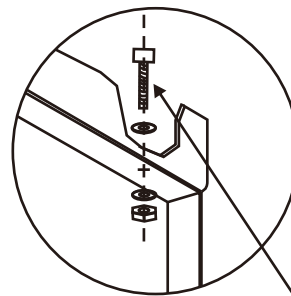

VERTICAL SEAL

SHOWER HEAD

Ref	Description	Illustration	Qty
A	4*16		2
B	4*16		12
C	4*16		8

Ref	Description	Illustration	Qty
D	4*16		22
E	4*10		4
F	6*25		2
G	6*16		2

8416/8417/8420

Installation instructions

1.

8416/8417/8420

Installation instructions

6.

4*10mm

4*10mm

4*16mm

8416/8417/8420

Installation instructions

6.

8416/8417/8420

Installation instructions

7.

8416/8417/8420

Installation instructions

8.

connect the electrical wire of bungalow, power and etc. correctly, connect the hose of head shower, hot water hose and cold water hose correctly, put the antenna to the top.