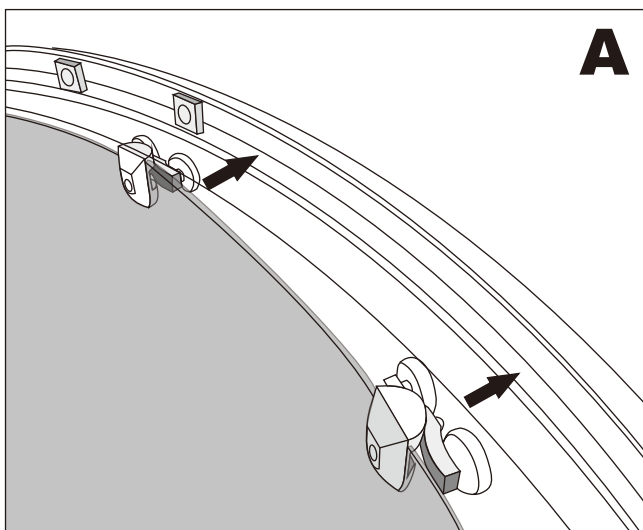

8416/8417/8420

Installation instructions

7.