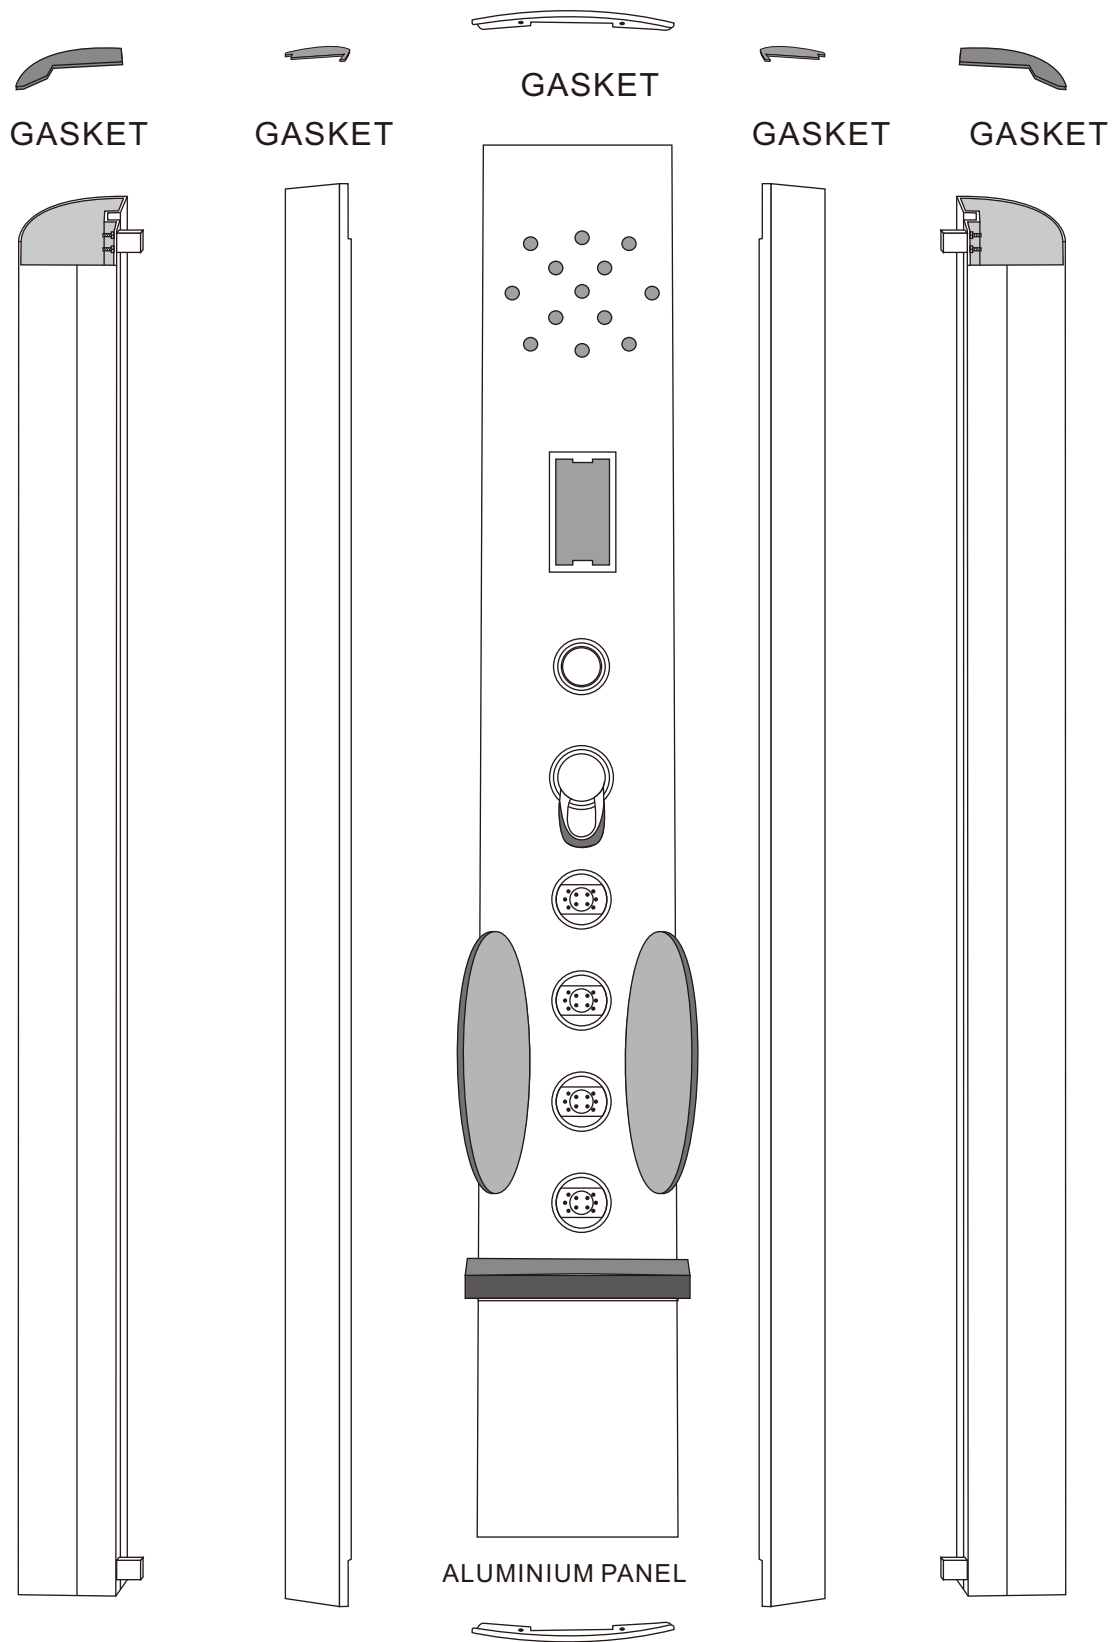

Installation instructions

BOX1

8416/8417/8420

Installation instructions

BOX2

SHOWER BACK LEFT GLASS

SHOWER BACK RIGHT GLASS

8416/8417/8420

Installation instructions

BOX3

8416/8417/8420

Installation instructions

BOX4

Ref	Description	Qty
A4	SHOWER TRAY 900X900MM HEIGHT 160MM	1
B4	PULL OUT WASTE 58MM	1

STAND

HANDLE

VERTICAL SEAL

SHOWER HEAD

Ref	Description	Illustration	Qty
A	4*16		2
B	4*16		12
C	4*16		8

Ref	Description	Illustration	Qty
D	4*16		22
E	4*10		4
F	6*25		2
G	6*16		2

8416/8417/8420

Installation instructions

1.