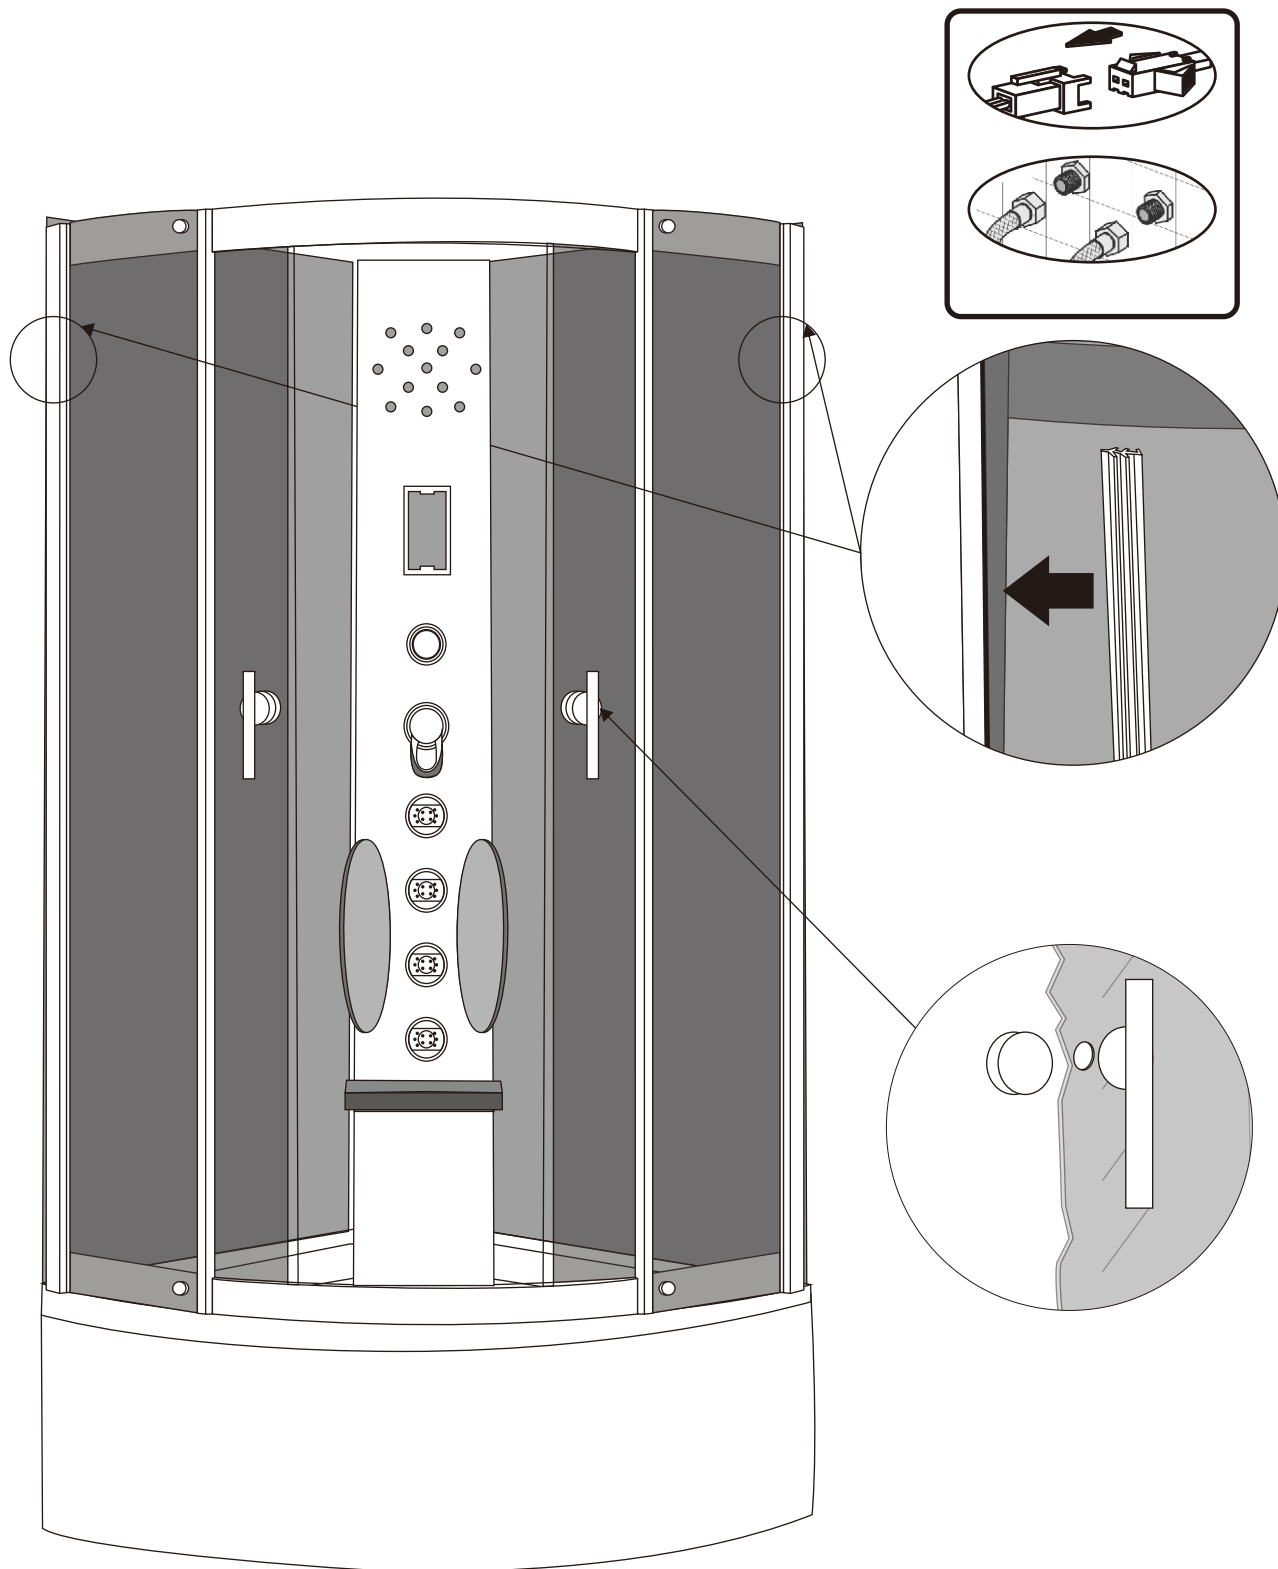

VERTICAL SEAL

SHOWER HEAD

Ref	Description	Illustration	Qty
A	4*16		2
B	4*16		12
C	4*16		8

Ref	Description	Illustration	Qty
D	4*16		22
E	4*10		4
F	6*25		2
G	6*16		2

8416/8417/8420

Installation instructions

1.

6.

8416/8417/8420

Installation instructions

7.

8416/8417/8420

Installation instructions

8.

connect the electrical wire of bungalow, power and etc. correctly, connect the hose of head shower, hot water hose and cold water hose correctly, put the antenna to the top.