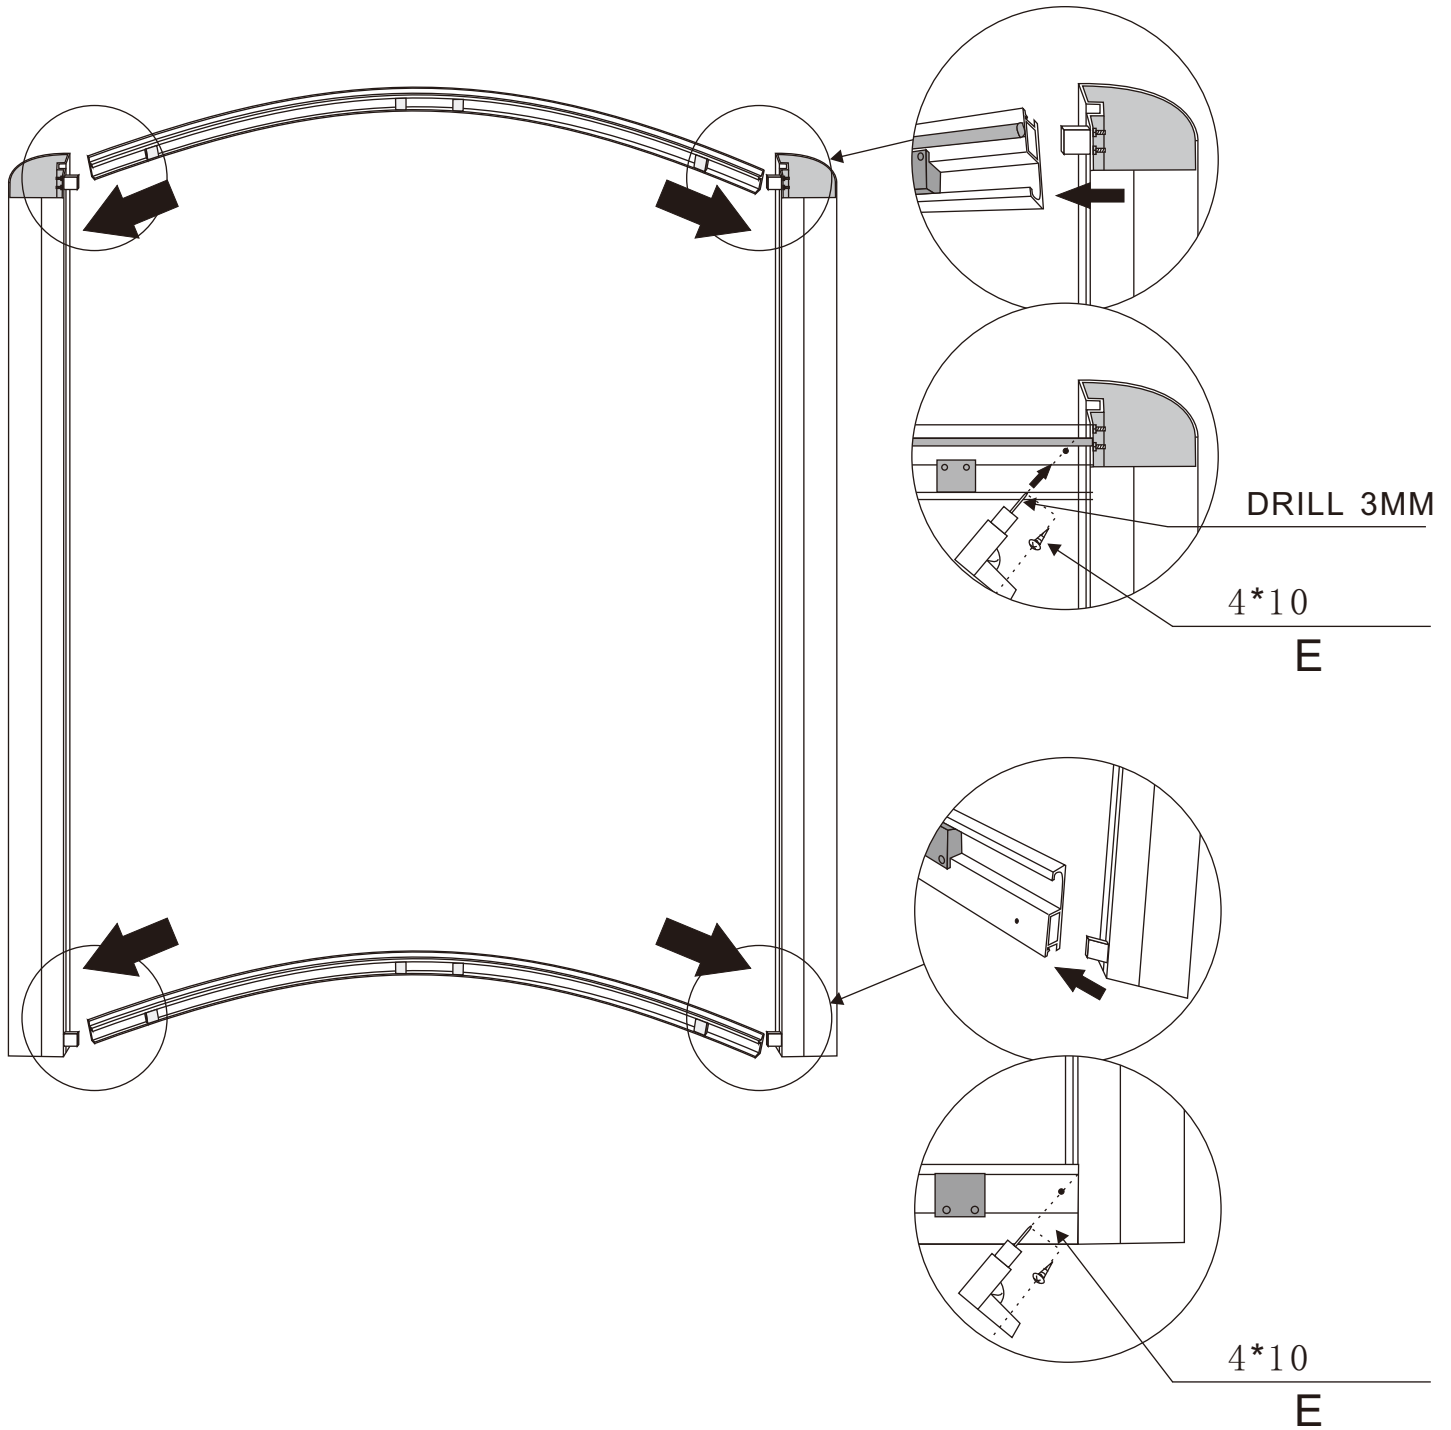

8416/8417/8420

Installation instructions

4.

(1)