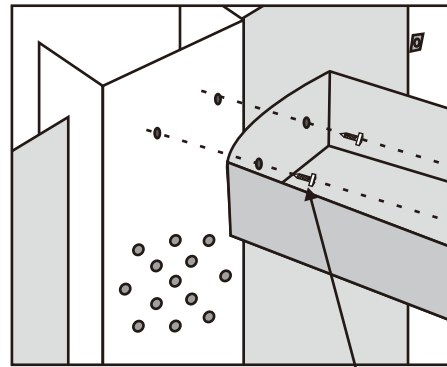

4*10mm

4*10mm