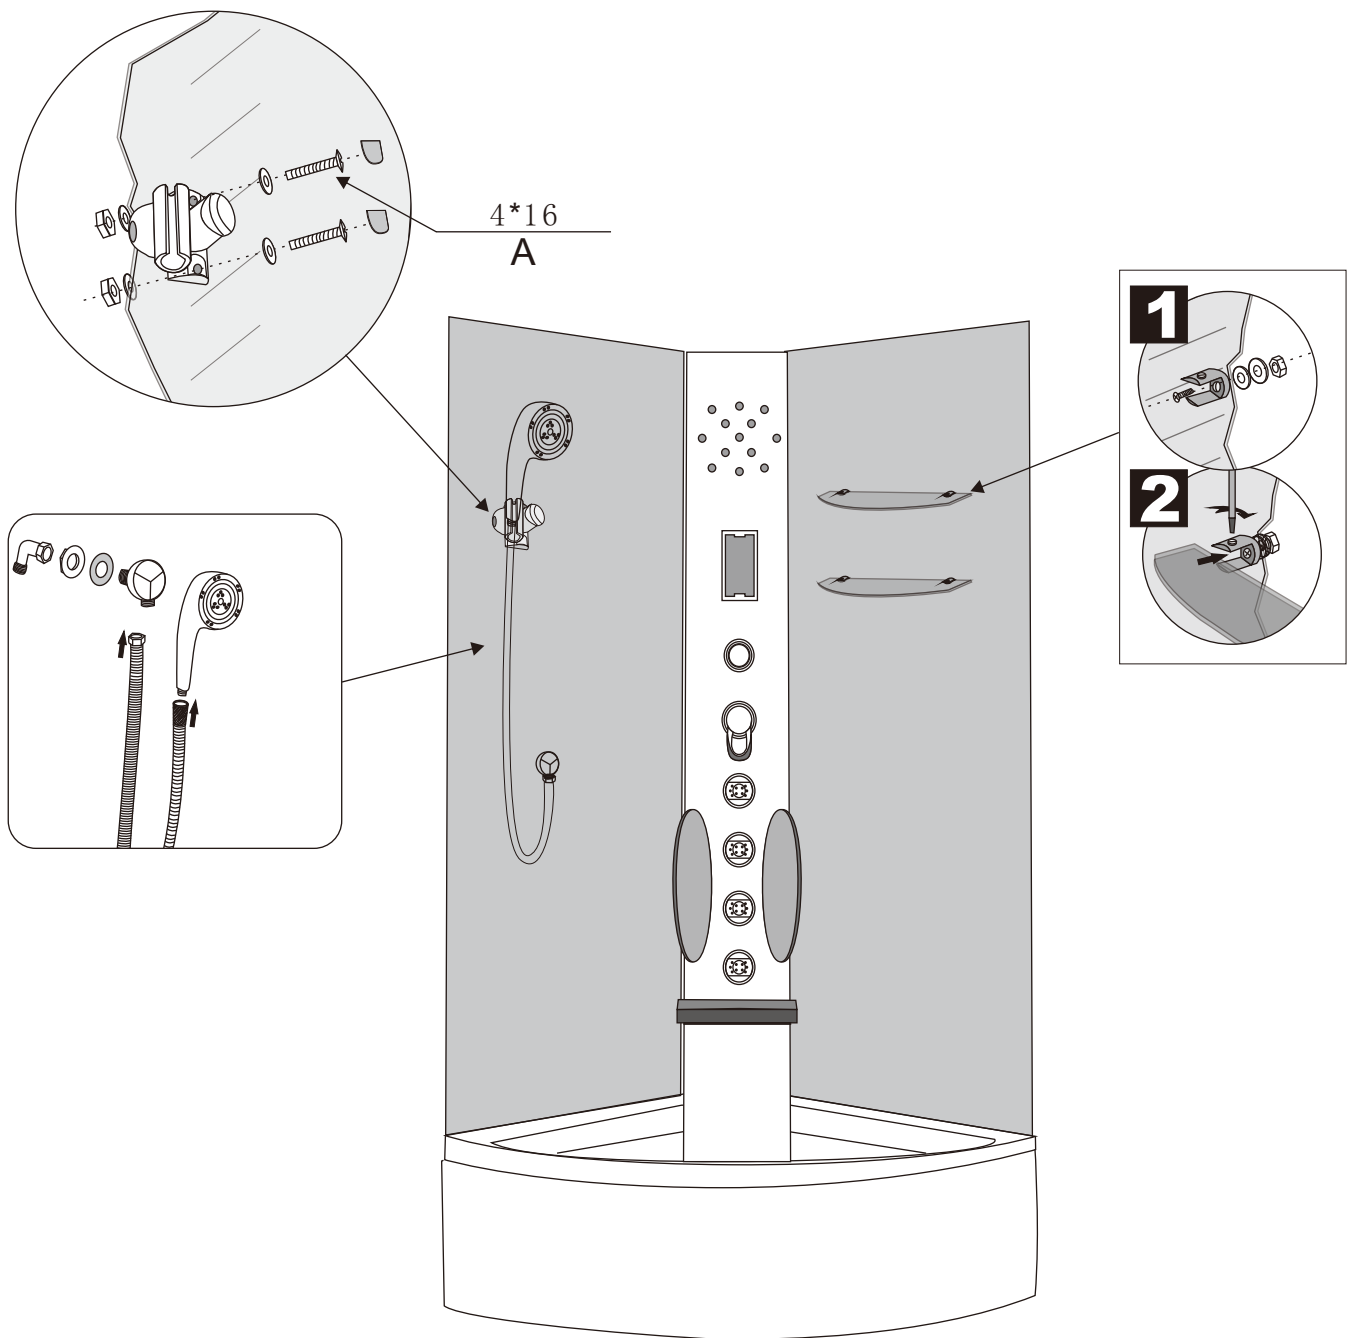

Installation instructions

BOX3

8416/8417/8420

Installation instructions

BOX4

Ref	Description	Qty
A4	SHOWER TRAY 900X900MM HEIGHT 160MM	1
B4	PULL OUT WASTE 58MM	1

STAND

HANDLE

VERTICAL SEAL

SHOWER HEAD

Ref	Description	Illustration	Qty
A	4*16		2
B	4*16		12
C	4*16		8

Ref	Description	Illustration	Qty
D	4*16		22
E	4*10		4
F	6*25		2
G	6*16		2

8416/8417/8420

Installation instructions

1.

Lift the rear part of bottom basin, and then insert one end of the pipe into the drainage hole

2.

8416/8417/8420

Installation instructions

3.

8416/8417/8420

Installation instructions

4.