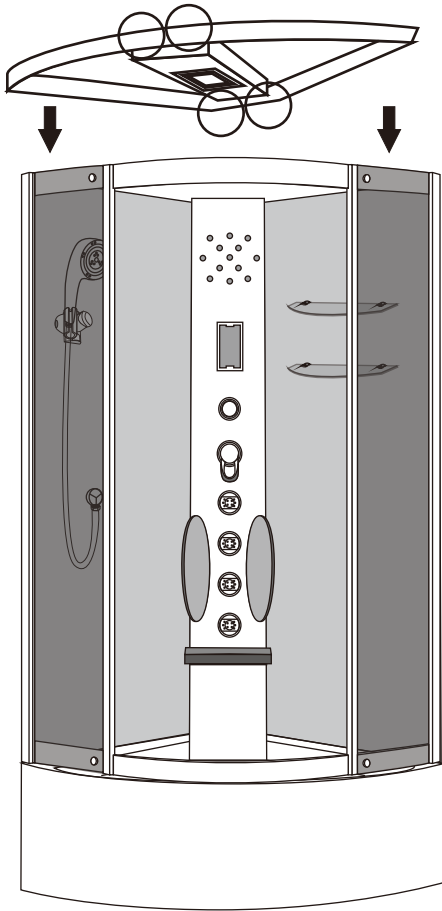

8416/8417/8420

Installation instructions

6.