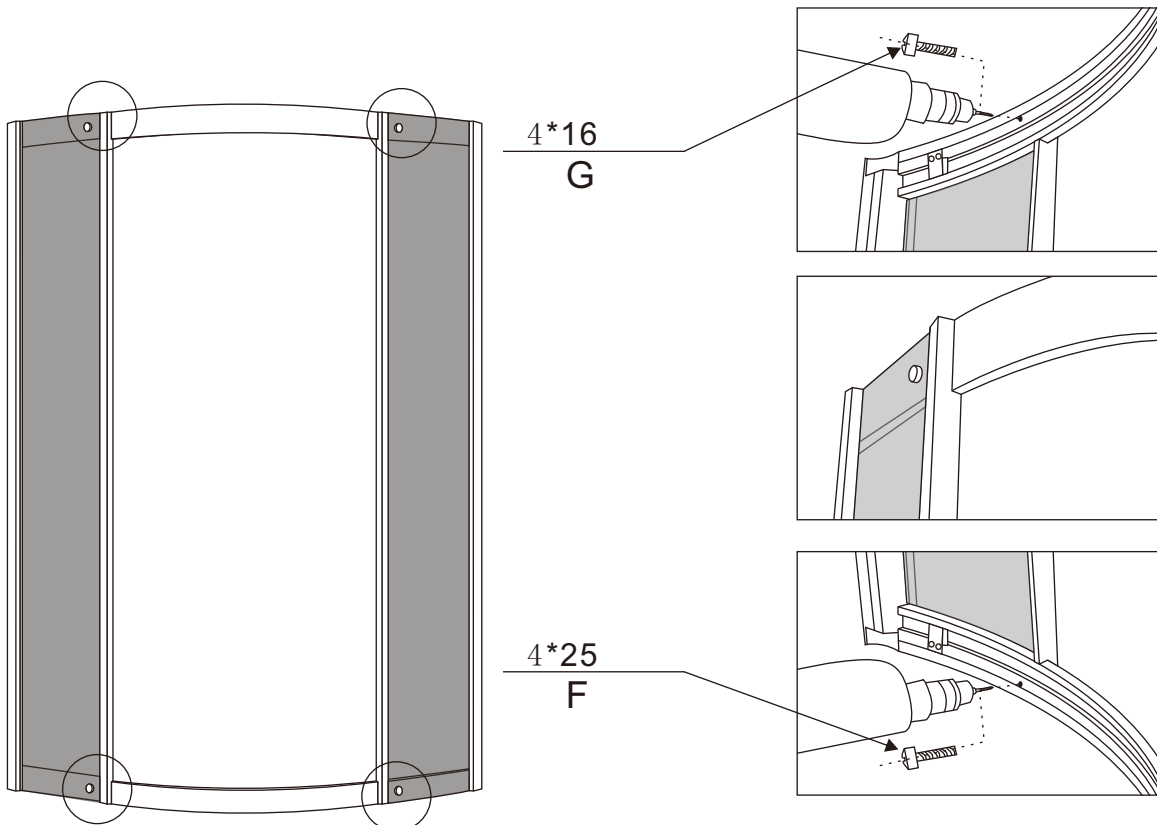

8416/8417/8420

Installation instructions

(2)

(3)