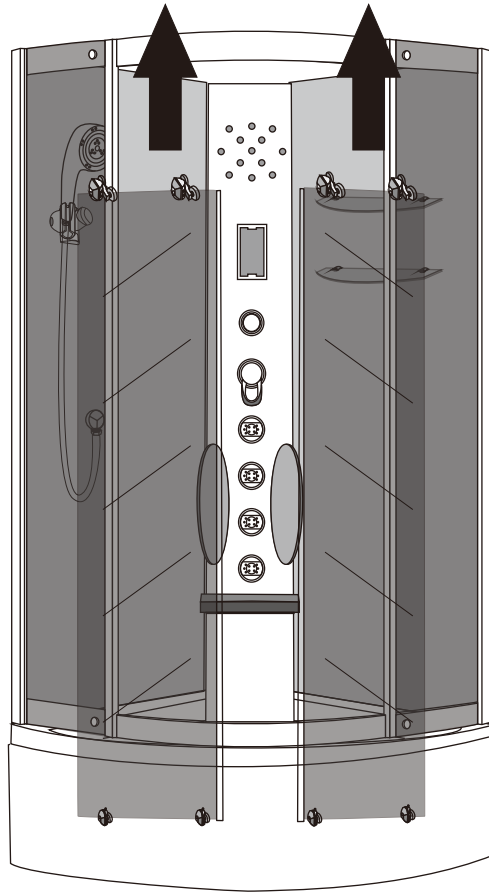

VERTICAL SEAL

SHOWER HEAD

Ref	Description	Illustration	Qty
A	4*16		2
B	4*16		12
C	4*16		8

Ref	Description	Illustration	Qty
D	4*16		22
E	4*10		4
F	6*25		2
G	6*16		2

8416/8417/8420

Installation instructions

1.

8416/8417/8420

Installation instructions

6.

4*10mm

4*10mm

4*16mm

8416/8417/8420

Installation instructions

6.

8416/8417/8420

Installation instructions

7.

8416/8417/8420

Installation instructions

8.

connect the electrical wire of bungalow, power and etc. correctly, connect the hose of head shower, hot water hose and cold water hose correctly, put the antenna to the top.