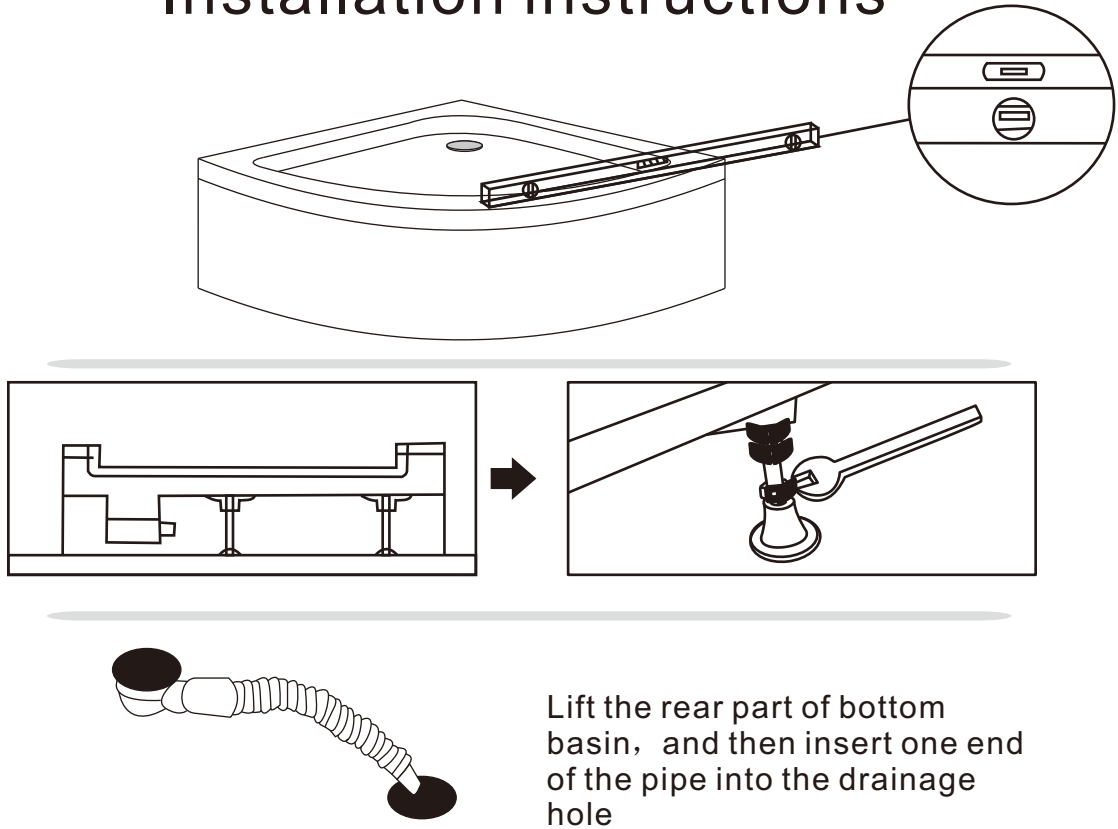

VERTICAL SEAL

SHOWER HEAD

Ref	Description	Illustration	Qty
A	4*16		2
B	4*16		12
C	4*16		8

Ref	Description	Illustration	Qty
D	4*16		22
E	4*10		4
F	6*25		2
G	6*16		2

8416/8417/8420

Installation instructions

1.

Lift the rear part of bottom basin, and then insert one end of the pipe into the drainage hole

2.

8416/8417/8420

Installation instructions

3.

8416/8417/8420

Installation instructions

4.