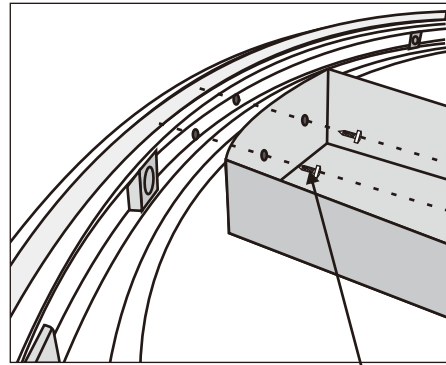

8416/8417/8420

Installation instructions

6.