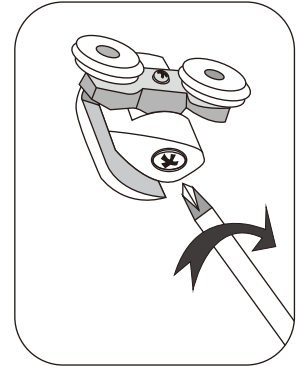

8416/8417/8420

Installation instructions

6.