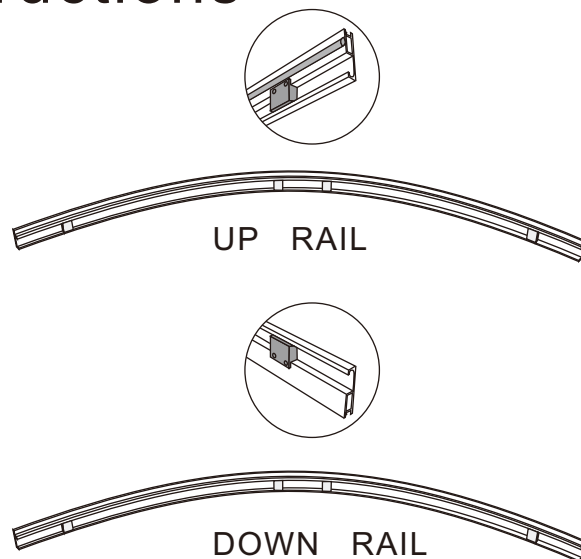

Installation instructions

BOX3

8416/8417/8420

Installation instructions

BOX4

Ref	Description	Qty
A4	SHOWER TRAY 900X900MM HEIGHT 160MM	1
B4	PULL OUT WASTE 58MM	1

STAND

HANDLE

VERTICAL SEAL

SHOWER HEAD

Ref	Description	Illustration	Qty
A	4*16		2
B	4*16		12
C	4*16		8

Ref	Description	Illustration	Qty
D	4*16		22
E	4*10		4
F	6*25		2
G	6*16		2

8416/8417/8420

Installation instructions

1.