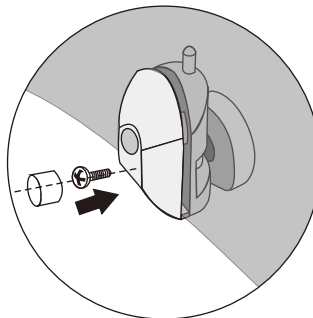

VERTICAL SEAL

SHOWER HEAD

Ref	Description	Illustration	Qty
A	4*16		2
B	4*16		12
C	4*16		8

Ref	Description	Illustration	Qty
D	4*16		22
E	4*10		4
F	6*25		2
G	6*16		2

8416/8417/8420

Installation instructions

1.

8416/8417/8420

Installation instructions

6.

4*10mm

4*10mm

4*16mm

8416/8417/8420

Installation instructions

6.

8416/8417/8420

Installation instructions

7.

8416/8417/8420

Installation instructions

8.

connect the electrical wire of bungalow, power and etc. correctly, connect the hose of head shower, hot water hose and cold water hose correctly, put the antenna to the top.