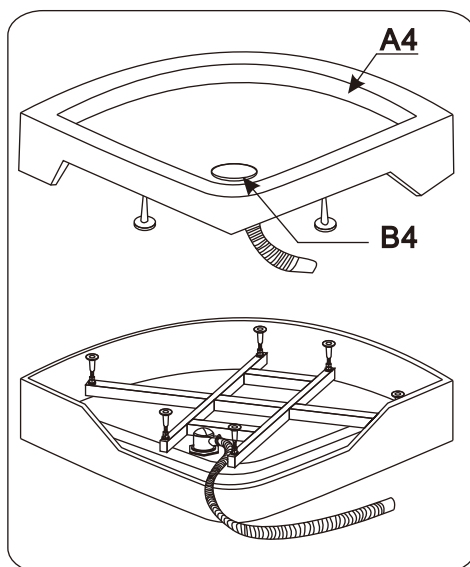

Installation instructions

BOX3

8416/8417/8420

Installation instructions

BOX4

Ref	Description	Qty
A4	SHOWER TRAY 900X900MM HEIGHT 160MM	1
B4	PULL OUT WASTE 58MM	1

STAND

HANDLE

VERTICAL SEAL

SHOWER HEAD

Ref	Description	Illustration	Qty
A	4*16		2
B	4*16		12
C	4*16		8

Ref	Description	Illustration	Qty
D	4*16		22
E	4*10		4
F	6*25		2
G	6*16		2

8416/8417/8420

Installation instructions

1.