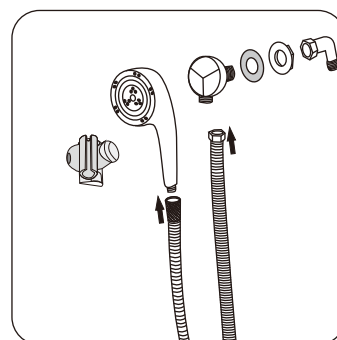

Installation instructions

BOX3

8416/8417/8420

Installation instructions

BOX4

Ref	Description	Qty
A4	SHOWER TRAY 900X900MM HEIGHT 160MM	1
B4	PULL OUT WASTE 58MM	1

STAND

HANDLE

VERTICAL SEAL

SHOWER HEAD

Ref	Description	Illustration	Qty
A	4*16		2
B	4*16		12
C	4*16		8

Ref	Description	Illustration	Qty
D	4*16		22
E	4*10		4
F	6*25		2
G	6*16		2

8416/8417/8420

Installation instructions

1.